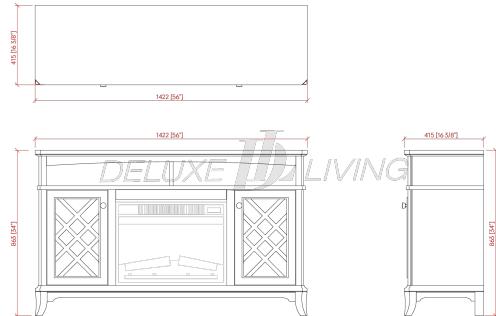

## Fireplace TV Stand DLEF-0002

**Product name:** Fireplace TV Stand DLEF-0002

**Model:** DLEF-0002

**Size:** 56" W x 17" D x 34" H

### Product Features:

- Solid wood frame structure, dark gray paint finish
- Top is birch wood veneer finish, cherry color
- Black finish hardware
- 2 Soft-closing doors
- 2 Open shelves
- 23" electric fireplace insert
- 120V/60Hz/1400W
- Media display: Log set
- Adjustable flame brightness: L1--L2--L3--TurnOff
- Adjustable temperature: 62°F - 82°F (17°C - 27°C)
- Timer setting: 0.5H--6H
- Remote control included
- CSA Certified