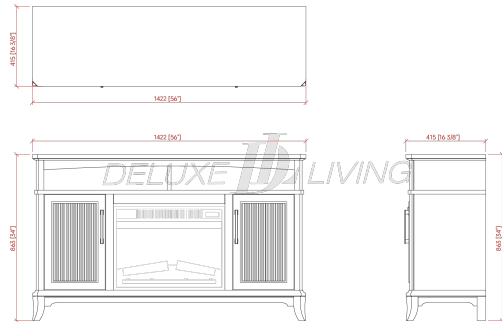

## Fireplace TV Stand DLEF-0001

**Product name:** Fireplace TV Stand DLEF-0001

**Model:** DLEF-0001

**Size:** 56" W x 17" D x 34" H

### Product Features:

- Solid wood frame structure, dark gray paint finish
- Top is birch wood veneer finish, cherry color
- Black finish hardware
- 2 Soft-closing doors
- 2 Open shelves
- 23" electric fireplace insert
- 120V/60Hz/1400W
- Media display: Log set
- Adjustable flame brightness: L1--L2--L3--TurnOff
- Adjustable temperature: 62°F - 82°F (17°C - 27°C)
- Timer setting: 0.5H--6H
- Remote control included
- CSA Certified