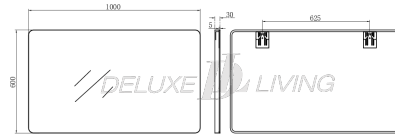

Mirror M00017

Product name: Mirror M00017

Model: M00017

Size: 39.5"W x 23.5"H

Product Features:

- Matte black solid aluminum frame
- Copper free silver mirror
- All hardware is included
- Easy to install
- Easy to use and care
- ETL certificate