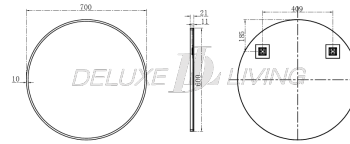

Mirror M0012

Product name: Mirror M0012

Model: M0012

Size: 27.5"W x 27.5"H

Product Features:

- LM05-70G-3A Brushed gold solid aluminum frame
- Copper free silver mirror
- All hardware is included
- Easy to install
- Easy to use and care
- ETL certificate