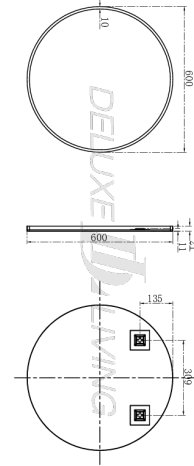

Mirror M0009

Product name: Mirror M0009

Model: M0009

Size: 23.5"W x 23.5"H

Product Features:

- Matt black powder coated aluminum frame

- Copper free silver mirror
- All hardware is included
- Easy to install
- Easy to use and care
- ETL certificate