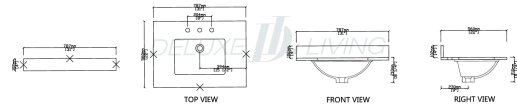

31-in Cement gray quartz Vanity Top

Size: 31" x 22" x 2cm
X=Polished

Product name: 31-in Cement gray quartz Vanity Top

Model: VT0003

Size: 31"W x 22"D x 0.75"H

Product Features:

- Fits 30-in x 21-in vanities
- Included 4" tall backsplash
- Rectangular vitreous china undermount sink installed
- Pre-drilled for 8-in widespread faucet (sold separately)