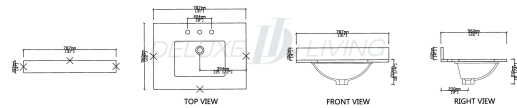

## 31-in Carrara white quartz Vanity Top

Size: 31" x 22" x 2cm  
X=Polished

**Product name:** 31-in Carrara white quartz Vanity Top

**Model:** VT0002

**Size:** 31"W x 22"D x 0.75"H

**Product Features:**

- Fits 30-in x 21-in vanities
- Included 4" tall backsplash
- Rectangular vitreous china undermount sink installed
- Pre-drilled for 8-in widespread faucet (sold separately)