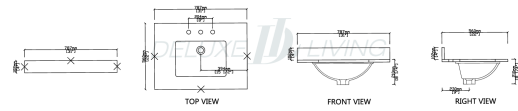

31-in Carrara white marble Vanity Top

Size: 31" x 22" x 2cm
X=Polished

Product name: 31-in Carrara white marble Vanity Top

Model: VT0005

Size: 31"W x 22"D x 0.75"H

Product Features:

- Fits 30-in x 21-in vanities
- Included 4" tall backsplash
- Rectangular vitreous china undermount sink installed
- Pre-drilled for 8-in widespread faucet (sold separately)