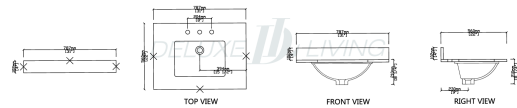

31-in Carrara white engineered stone Vanity Top

Size: 31" x 22" x 2cm
X=Polished

Product name: 31-in Carrara white engineered stone Vanity Top

Model: VT0006

Size: 31"W x 22"D x 0.75"H

Product Features:

- Fits 30-in x 21-in vanities
- Included 4" tall backsplash
- Rectangular vitreous china undermount sink installed
- Pre-drilled for 8-in widespread faucet (sold separately)