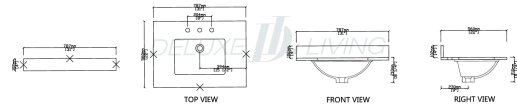

31-in Carlsber Marble Vanity Top

Size: 31" x 22" x 2cm
X=Polished

Product name: 31-in Carlsber Marble Vanity Top

Model: VT0010

Size: 31"W x 22"D x 0.75"H

Product Features:

- Fits 30-in x 21-in vanities
- Included 4" tall backsplash
- Rectangular vitreous china undermount sink installed
- Pre-drilled for 8-in widespread faucet (sold separately)