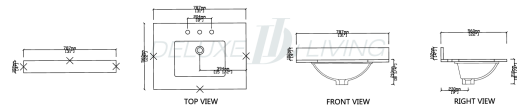

## 31-in Andromeda White Granite Vanity Top

Size: 31" x 22" x 2cm  
X=Polished

**Product name:** 31-in Andromeda White Granite Vanity Top

**Model:** VT0011

**Size:** 31"W x 22"D x 0.75"H

**Product Features:**

- Fits 30-in x 21-in vanities
- Included 4" tall backsplash
- Rectangular vitreous china undermount sink installed
- Pre-drilled for 8-in widespread faucet (sold separately)