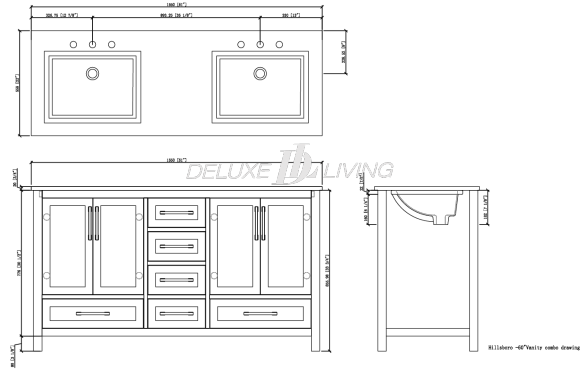

60-in Hillsboro Collection Vanity

Product name: 60-in Hillsboro Collection Vanity

Model: V0028

Size: 61"W x 22"D x 34.5"H

Product Features:

- Color Gray
- Carrara white marble top
- 4-in backsplash included
- 6 soft-closing drawers
- 4 soft-closing doors
- Gray color finish
- Brushed nickel finish handles
- Adjustable legs for uneven floor
- Pre-drilled for 8-in widespread faucet (sold separately)