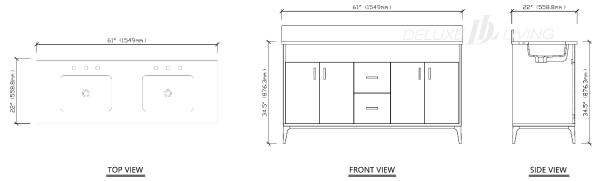

60-in Barrie Collection Vanity

60-in Barrie Collection Vanity

Product name: 60-in Barrie Collection Vanity

Model: V0045

Size: 61"W x 22"D x 34.5"H

Product Features:

- Color Navy blue
- Engineered stone top
- 4-in backsplash included
- 2 soft-closing drawers
- 4 soft-closing doors
- Navy blue color finish
- Gold finish handles
- Adjustable legs for uneven floor
- Pre-drilled for 8-in widespread faucet (sold separately)