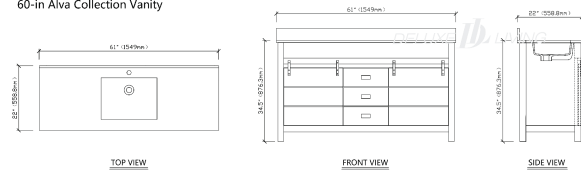

60-in Alva Collection Vanity

60-in Alva Collection Vanity

Product name: 60-in Alva Collection Vanity

Model: V0009

Size: 61"W x 22"D x 34.5"H

Product Features:

- Color Gray
- Engineered stone top with 4" back splash
- Solid wood structure, Paint finish
- 3 soft-closing drawers,
- 2 sliding door
- Gray color finish
- Faucet not included
- Matte black finish handle
- Adjustable legs for uneven floor