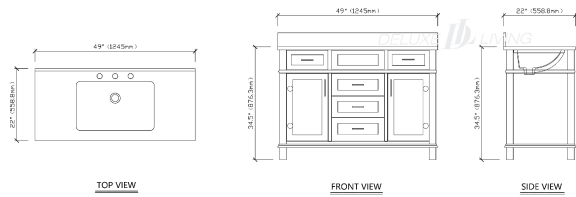

## 48-in Neo Collection Vanity

48-in Neo Collection Vanity

**Product name:** 48-in Neo Collection Vanity

**Model:** V0054

**Size:** 49"W x 22"D x 34.5"H

### Product Features:

- Color Muse green
- Engineered stone top
- 4-in backsplash included
- 2 soft-closing doors
- 5 soft-closing drawers
- Muse green finish
- Faucet not included
- Brushed nickel finish handles
- Adjustable legs for uneven floor
- Pre-drilled for 8-in widespread faucet