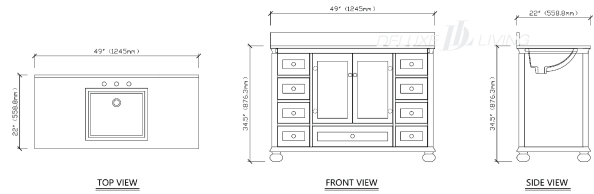

## 48-in Hutchinson Collection Vanity

48-in Hutchinson Collection Vanity

**Product name:** 48-in Hutchinson Collection Vanity

**Model:** V0037

**Size:** 49"W x 22"D x 34.5"H

### Product Features:

- Color White
- Quartz top
- 4-in backsplash included
- 7 soft-closing drawers
- 2 soft-closing doors
- White color finish
- Faucet not included
- Matte black finish handles
- Adjustable legs for uneven floor
- Pre-drilled for 8-in widespread faucet