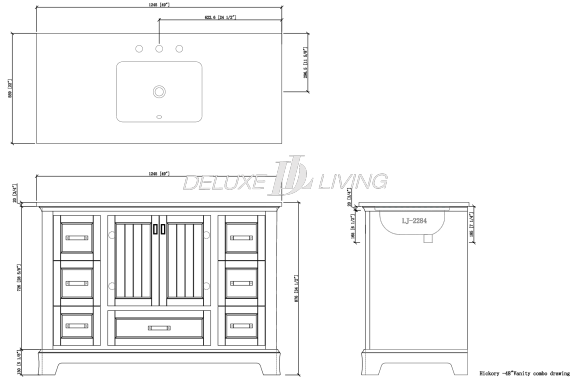

48-in Hickory Collection Vanity

Product name: 48-in Hickory Collection Vanity

Model: V0024

Size: 49\"W x 22\"D x 34.5\"H

Product Features:

- Color White
- Carrara white marble top with
- 4-in backsplash included
- 7 soft-closing drawers
- 2 soft-closing doors
- White color finish
- Matte black finish handles
- Adjustable legs for uneven floor
- Pre-drilled for 8-in widespread faucet (sold separately)