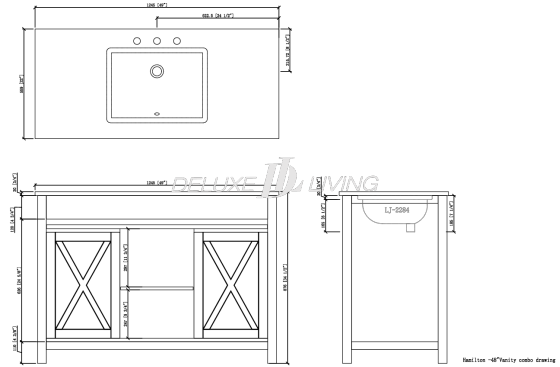

48-in Hamilton Collection Vanity

Product name: 48-in Hamilton Collection Vanity

Model: V0002

Size: 49"W x 22"D x 34.5"H

Product Features:

- Color Gray
- Engineered stone top
- 4-in backsplash included
- 2 sliding doors
- 2 rattan baskets
- Gray color finish
- Matte black finish handles
- Adjustable legs for uneven floor
- Pre-drilled for 8-in widespread faucet (sold separately)