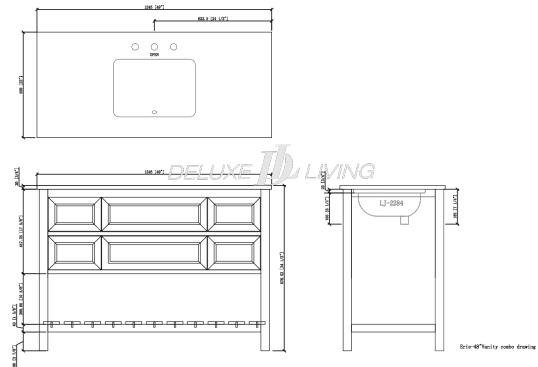

## 48-in Erie Collection Vanity

**Product name:** 48-in Erie Collection Vanity

**Model:** V0013

**Size:** 49\"/>

### Product Features:

- Color White
- Carrara white marble top
- 4-in backsplash included
- 5 soft-closing drawers
- 1 tilt-out drawer
- 1 open shelf
- Matte black finish handles
- Adjustable legs for uneven floor
- Pre-drilled for 8-in widespread faucet (sold separately)