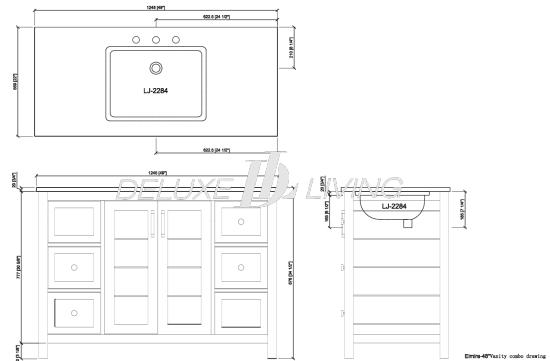

48-in Elmira Collection Vanity

Product name: 48-in Elmira Collection Vanity

Model: V0043

Size: 49"W x 22"D x 34.5"H

Product Features:

- Color Light oak
- Engineered stone top
- 4-in backsplash included
- 6 soft- closing drawers
- 2 soft-closing doors
- Faucet not included
- Matte black finish handles
- Adjustable legs for uneven floor
- Pre-drilled for 8-in widespread faucet