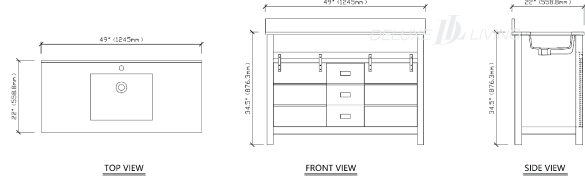

48-in Alva Collection Vanity

48-in Alva Collection Vanity

Product name: 48-in Alva Collection Vanity

Model: V0034

Size: 49"W x 22"D x 34.5"H

Product Features:

- Color Gray
- Engineered stone top
- 4-in backsplash included
- 3 soft-closing drawers
- 2 sliding doors
- Gray color finish
- Matte black finish handles
- Adjustable legs for uneven floor
- Pre-drilled for 8-in widespread faucet (sold separately)