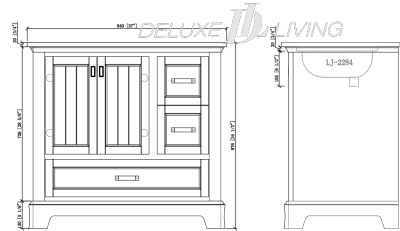

36-in Hickory Collection Vanity

Hickory - 36\"/>

Product name: 36-in Hickory Collection Vanity

Model: V0023

Size: 37\"/>

Product Features:

- Color White
- Carrara white marble top
- 4-in backsplash included
- 3 soft-closing drawers
- 2 soft-closing doors
- White color finish
- Matte black finish handles
- Adjustable legs for uneven floor
- Pre-drilled for 8-in widespread faucet (sold separately)