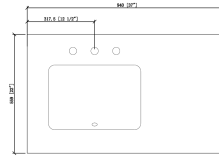

36-in Hickory Collection Vanity

Hickory - 36\"/>

Product name: 36-in Hickory Collection Vanity

Model: V0023

Size: 37\"/>

Product Features:

- Color White
- Carrara white marble top
- 4-in backsplash included
- 3 soft-closing drawers
- 2 soft-closing doors
- White color finish
- Matte black finish handles
- Adjustable legs for uneven floor
- Pre-drilled for 8-in widespread faucet (sold separately)