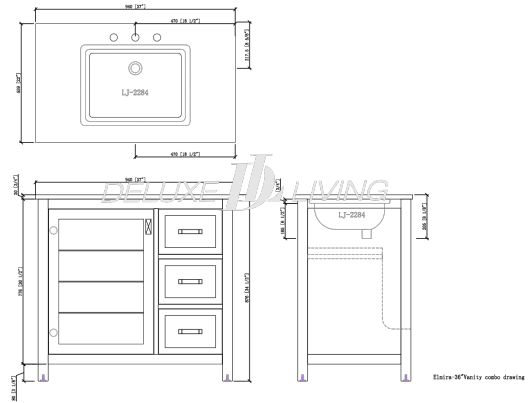

36-in Elmira Collection Vanity

Product name: 36-in Elmira Collection Vanity

Model: V0007

Size: 37"W x 22"D x 34.5"H

Product Features:

- Color Light oak
- Engineered stone top
- 4-in backsplash included
- 2 soft-closing drawers
- 1 soft-closing door
- Light oak color finish
- Matte black finish handles
- Adjustable legs for uneven floor
- Pre-drilled for 8-in widespread faucet (sold separately)