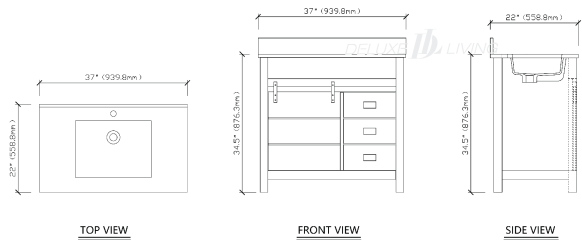

## 36-in Alva Collection Vanity

36-in Alva Collection Vanity

**Product name:** 36-in Alva Collection Vanity

**Model:** V0033

**Size:** 37"W x 22"D x 34.5"H

### Product Features:

- Color Gray
- Engineered stone top
- 4-in backsplash included
- 3 soft-closing drawers
- 1 sliding door
- Gray color finish
- Matte black finish handles
- Adjustable legs for uneven floor
- Pre-drilled for 8-in widespread faucet (sold separately)