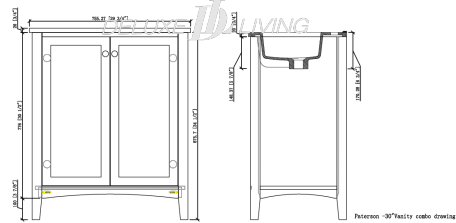

30-in Paterson Collection Vanity

Product name: 30-in Paterson Collection Vanity

Model: V0010

Size: 31\"/>

Product Features:

- Color White
- Porcelain top
- 2 soft-closing doors
- White color finish
- Matte black finish handles
- Adjustable legs for uneven floor
- Pre-drilled for 8-in widespread faucet (sold separately)