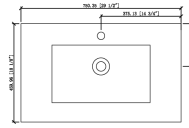

30-in Paterson Collection Vanity

Product name: 30-in Paterson Collection Vanity

Model: V0010

Size: 31\"/>

Product Features:

- Color White
- Porcelain top
- 2 soft-closing doors
- White color finish
- Matte black finish handles
- Adjustable legs for uneven floor
- Pre-drilled for 8-in widespread faucet (sold separately)