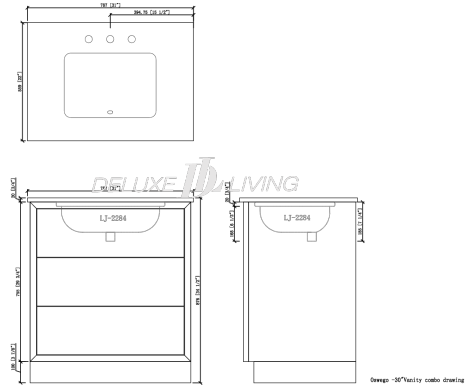

30-in Oswego Collection Vanity

Product name: 30-in Oswego Collection Vanity

Model: V0004

Size: 31"W x 22"D x 34.5"H

Product Features:

- Color Gray wooden
- Engineered stone top
- 4-in backsplash included
- 3 U-shape soft-closing drawers
- Gray wooden color finish
- Gold finish handles
- Adjustable legs for uneven floor
- Pre-drilled for 8-in widespread faucet (sold separately)