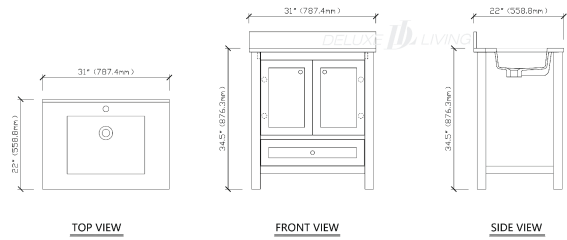

30-in Nova Collection Vanity

30-in Nova Collection Vanity

Product name: 30-in Nova Collection Vanity

Model: V0051

Size: 31"W x 22"D x 34.5"H

Product Features:

- Color Gray
- Engineered stone top
- 4-in backsplash included
- 1 soft-closing drawer
- 2 soft-closing doors
- Light color finish
- Faucet not included
- Brushed nickel finish handles
- Adjustable legs for uneven floor
- Pre-drilled for 8-in widespread faucet