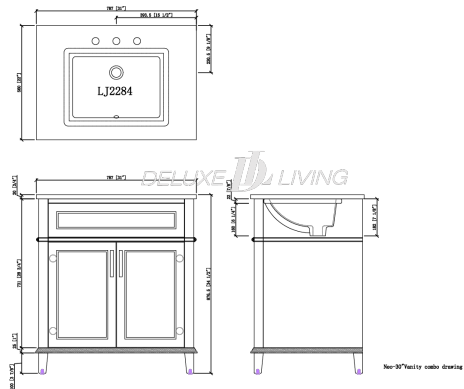

## 30-in Neo Collection Vanity

**Product name:** 30-in Neo Collection Vanity

**Model:** V0053

**Size:** 31"W x 22"D x 34.5"H

### Product Features:

- Color Muse green
- Engineered stone top
- 4-in backsplash included
- 2 soft-closing doors
- Muse green finish
- Faucet not included
- Brushed nickel finish handles
- Adjustable legs for uneven floor
- Pre-drilled for 8-in widespread faucet (sold separately)