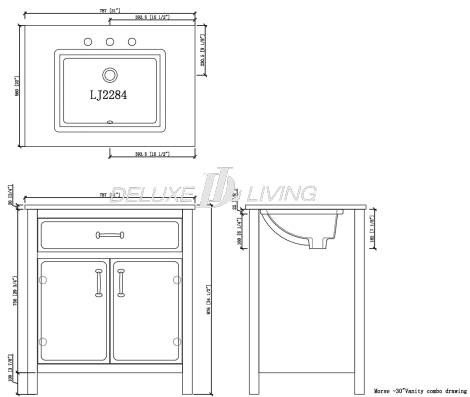

30-in Morse Collection Vanity

Product name: 30-in Morse Collection Vanity

Model: V0044

Size: 31"W x 22"D x 34.5"H

Product Features:

- Color White
- Engineered stone top
- 4-in backsplash included
- 1 tilt-down drawer
- 2 soft-closing doors
- White finish
- Matte black handles
- Adjustable legs for leveling
- Pre-drilled for 8-in widespread faucet (sold separately)