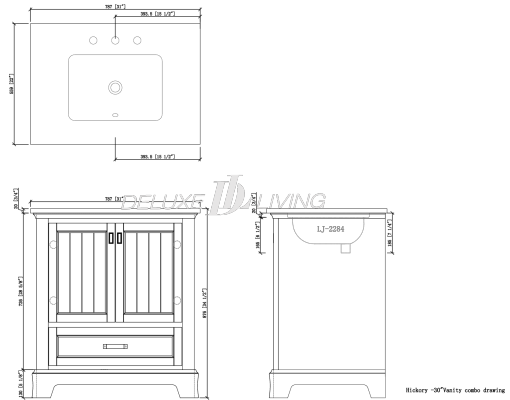

30-in Hickory Collection Vanity

Product name: 30-in Hickory Collection Vanity

Model: V0031

Size: 30\"W x 22\"D x 34.5\"H

Product Features:

- Color White
- Carrara white marble top
- 4-in backsplash included
- 1 soft-closing drawer
- 2 soft-closing doors
- White color finish
- Faucet not included
- Matte black finish handles
- Adjustable legs for uneven floor
- Pre-drilled for 8-in widespread faucet