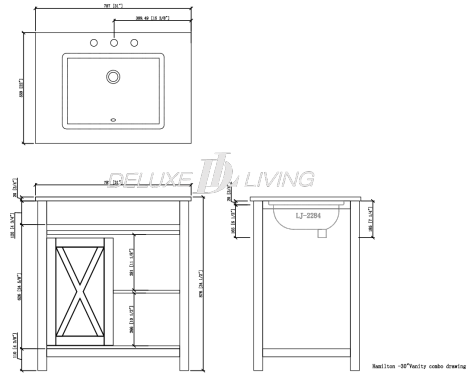

## 30-in Hamilton Collection Vanity

**Product name:** 30-in Hamilton Collection Vanity

**Model:** V0001

**Size:** 31\"/>

### Product Features:

- Color Antique wood
- Engineered stone top
- 4-in backsplash included
- 1 sliding doors
- 2 rattan baskets
- Antique wood color finish
- Matte black finish handles
- Adjustable legs for uneven floor
- Pre-drilled for 8-in widespread faucet (sold separately)