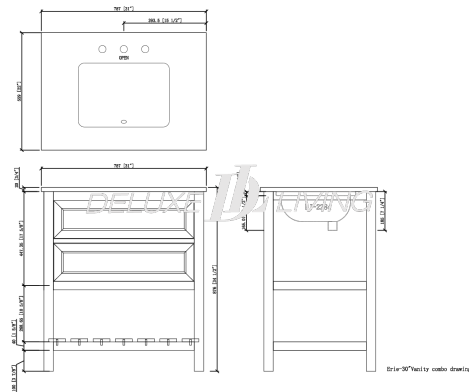

## 30-in Erie Collection Vanity

**Product name:** 30-in Erie Collection Vanity

**Model:** V0012

**Size:** 31\"/>

### Product Features:

- Color White
- Carrara white marble top
- 4-in backsplash included
- 2 U-shape soft-closing drawers
- 1 open shelf
- White color finish
- Matte black finish handles
- Adjustable legs for uneven floor
- Pre-drilled for 8-in widespread faucet (sold separately)