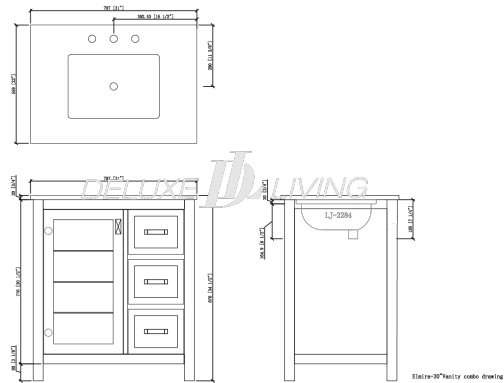

30-in Elmira Collection Vanity

Product name: 30-in Elmira Collection Vanity

Model: V0042

Size: 31\"/>

Product Features:

- Color Light oak
- Engineered stone top
- 4-in backsplash included
- 2 soft-closing drawers
- 1 soft-closing door
- Light oak color finish
- Faucet not included
- Matte black finish handles
- Adjustable legs for uneven floor
- Pre-drilled for 8-in widespread faucet