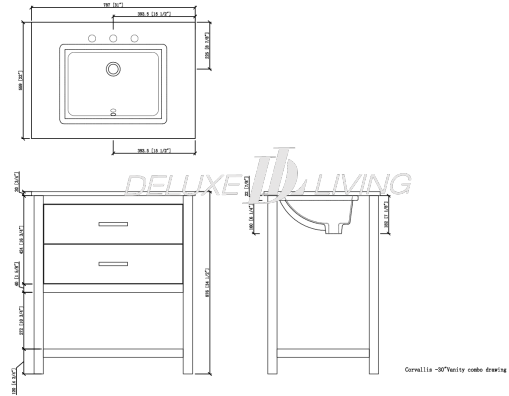

30-in Corvallis Collection Vanity

Product name: 30-in Corvallis Collection Vanity

Model: V0019

Size: 31\"W x 22\"D x 34.5\"H

Product Features:

- Color Antique oak
- Engineered stone top
- 4-in backsplash included
- 2 U-shape soft-closing drawers
- 1 open shelf
- Matte black finish handles
- Adjustable legs for uneven floor
- Pre-drilled for 8-in widespread faucet (sold separately)