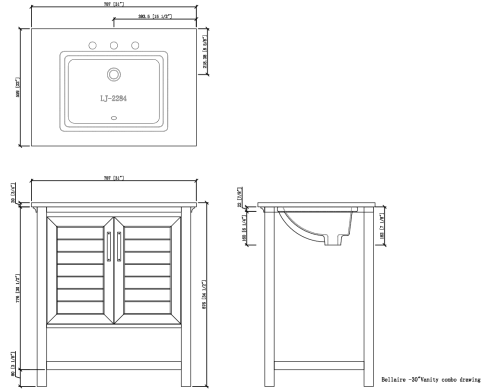

30-in Bellaire Collection Vanity

Product name: 30-in Bellaire Collection Vanity

Model: V0015

Size: 31\"W x 22\"D x 34.5\"H

Product Features:

- Color White
- Engineered stone top
- 4-in backsplash included
- 1 soft-closing drawer
- 2 soft-closing doors
- White color finish
- Matte black finish handles
- Adjustable legs for uneven floor
- Pre-drilled for 8-in widespread faucet (sold separately)