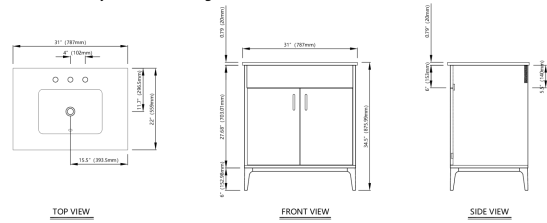

30-in Barrie Collection Vanity

Barrie 30 in. Vanity combo drawing

Product name: 30-in Barrie Collection Vanity

Model: V0020

Size: 31"W x 22"D x 34.5"H

Product Features:

- Color Navy blue
- Engineered stone top
- 4-in backsplash included
- 2 soft-closing doors
- Navy blue color finish
- Gold finish handles
- Adjustable legs for uneven floor
- Pre-drilled for 8-in widespread faucet (sold separately)