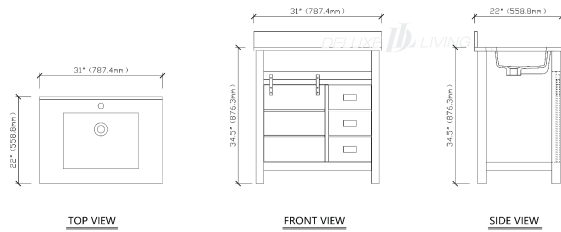

30-in Alva Collection Vanity

30-in Alva Collection Vanity

Product name: 30-in Alva Collection Vanity

Model: V0018

Size: 31"W x 22"D x 34.5"H

Product Features:

- Color Gray
- Engineered stone top
- 4-in backsplash included
- 3 soft-closing drawers
- 1 sliding door
- Gray color finish
- Matte black finish handles
- Adjustable legs for uneven floor
- Pre-drilled for 8-in widespread faucet (sold separately)