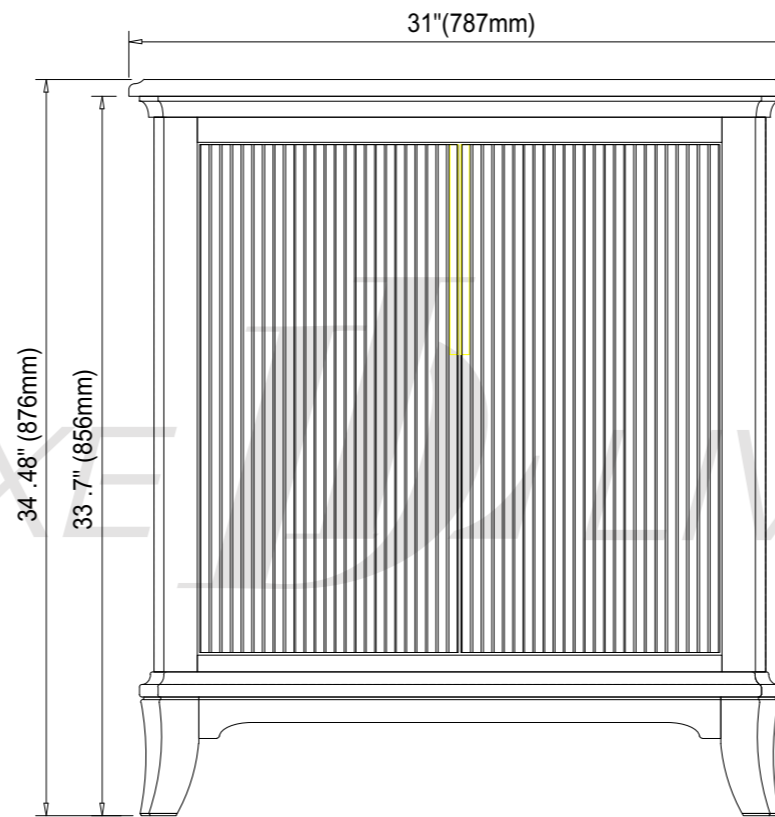

Rothenburg-V24022-30NB

TOP VIEW

FRONT VIEW

SIDE VIEW