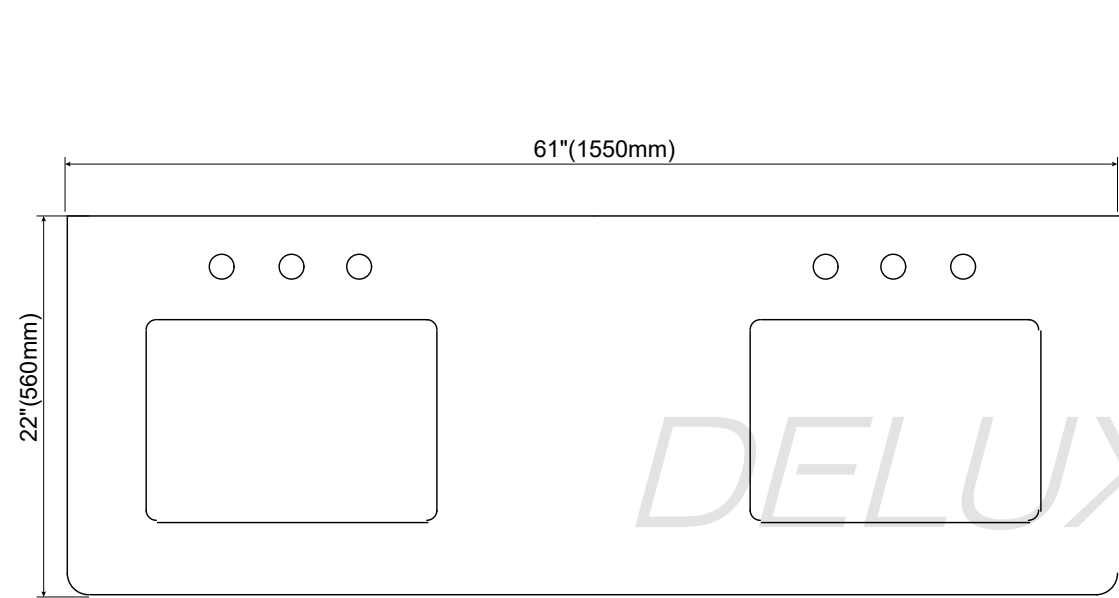

# Whitehouse-V24019-60LO

TOP VIEW

FRONT VIEW

SIDE VIEW