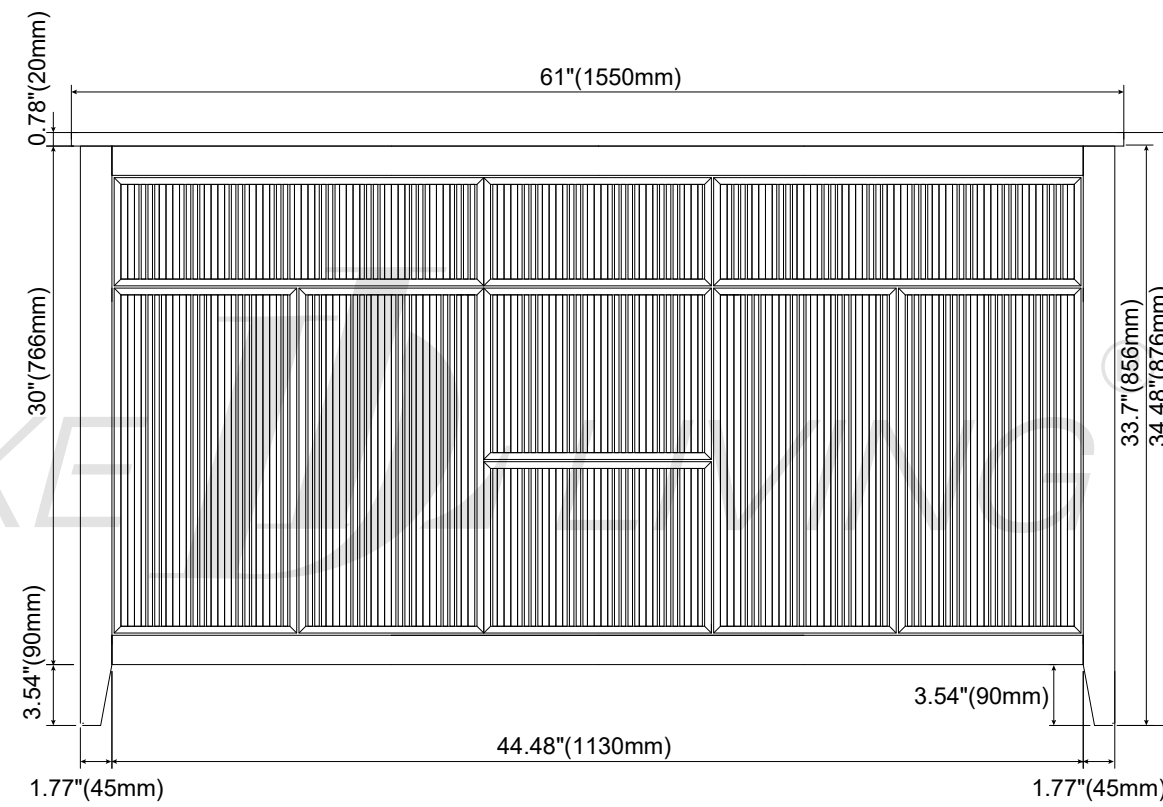

# Whitehouse-V24019-60LO

TOP VIEW

FRONT VIEW

SIDE VIEW