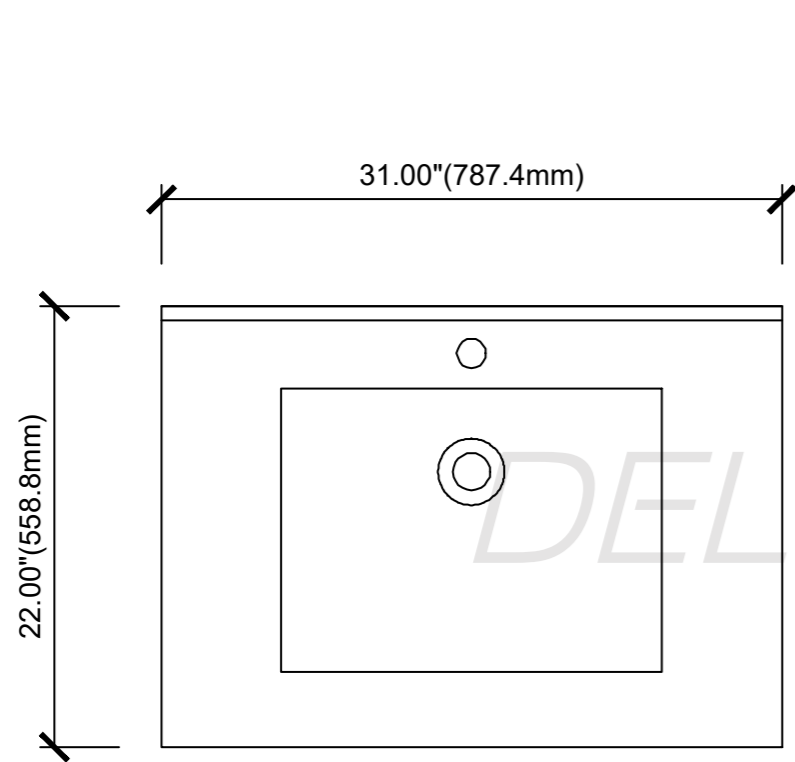

Nova-30"Vanity combo drawing

TOP VIEW

FRONT VIEW

SIDE VIEW