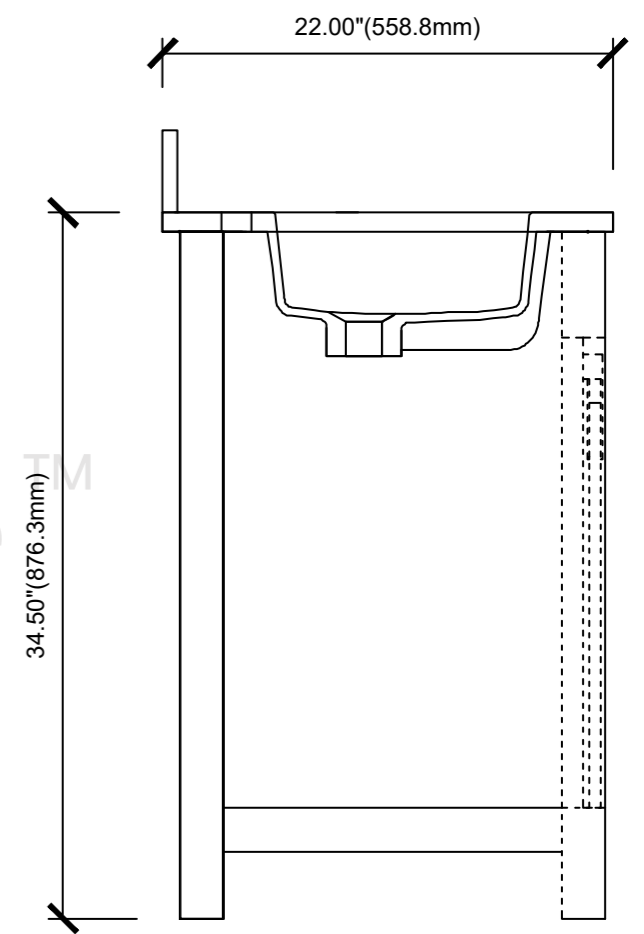

# Alva-36"Vanity combo drawing

TOP VIEW

FRONT VIEW

SIDE VIEW