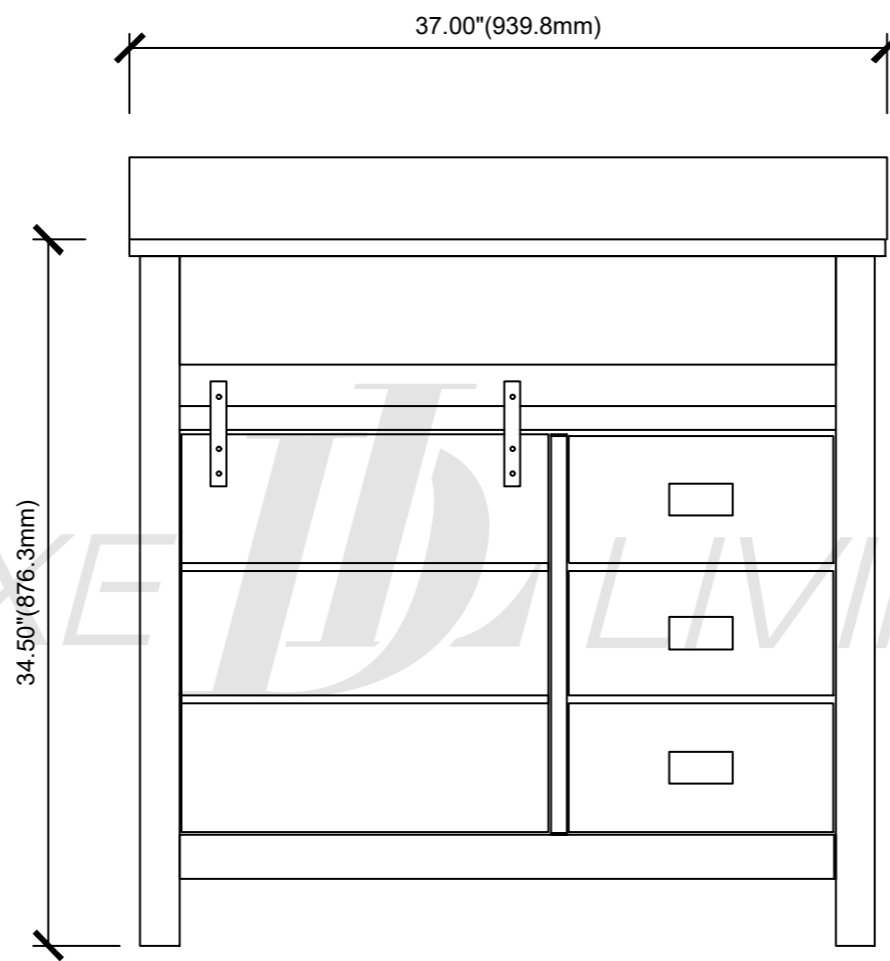

# Alva-36"Vanity combo drawing

TOP VIEW

FRONT VIEW

SIDE VIEW