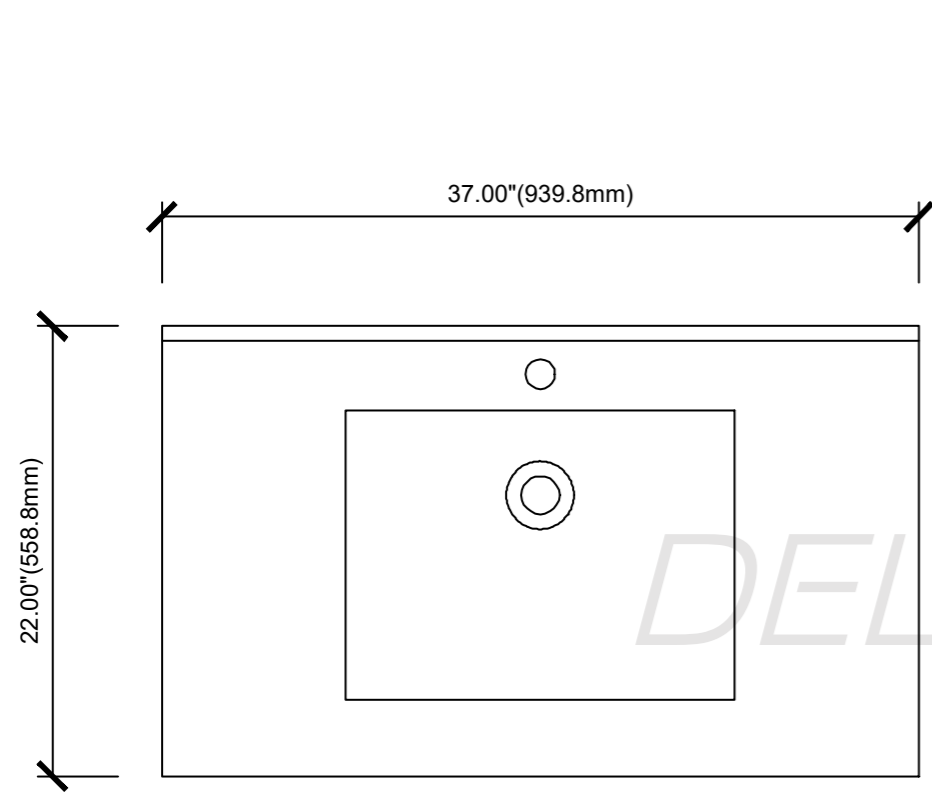

# Alva-36"Vanity combo drawing

TOP VIEW

FRONT VIEW

SIDE VIEW