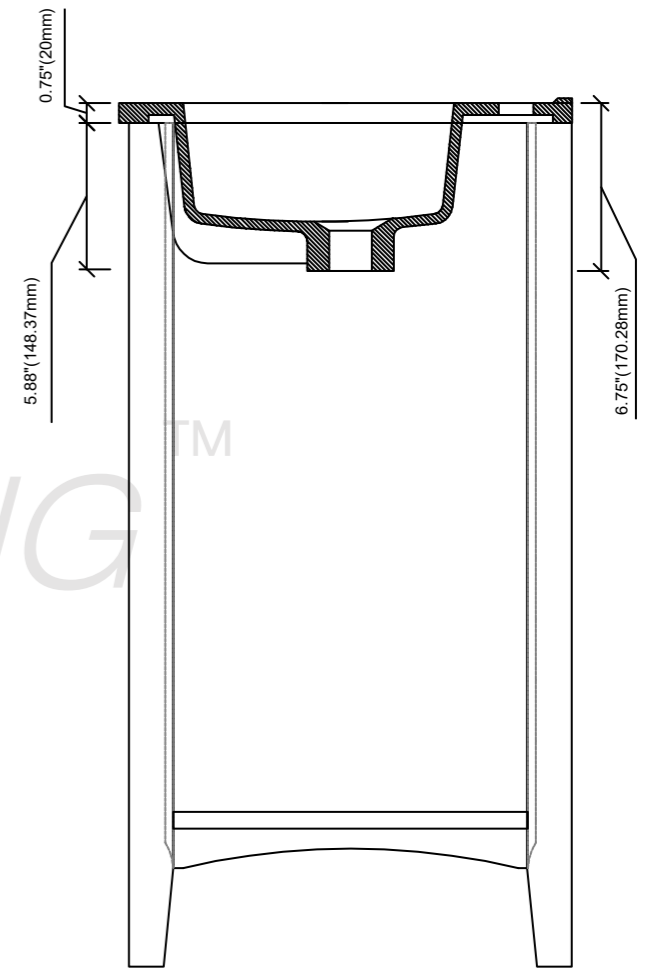

Paterson-30"Vanity combo drawing

TOP VIEW

FRONT VIEW

SIDE VIEW