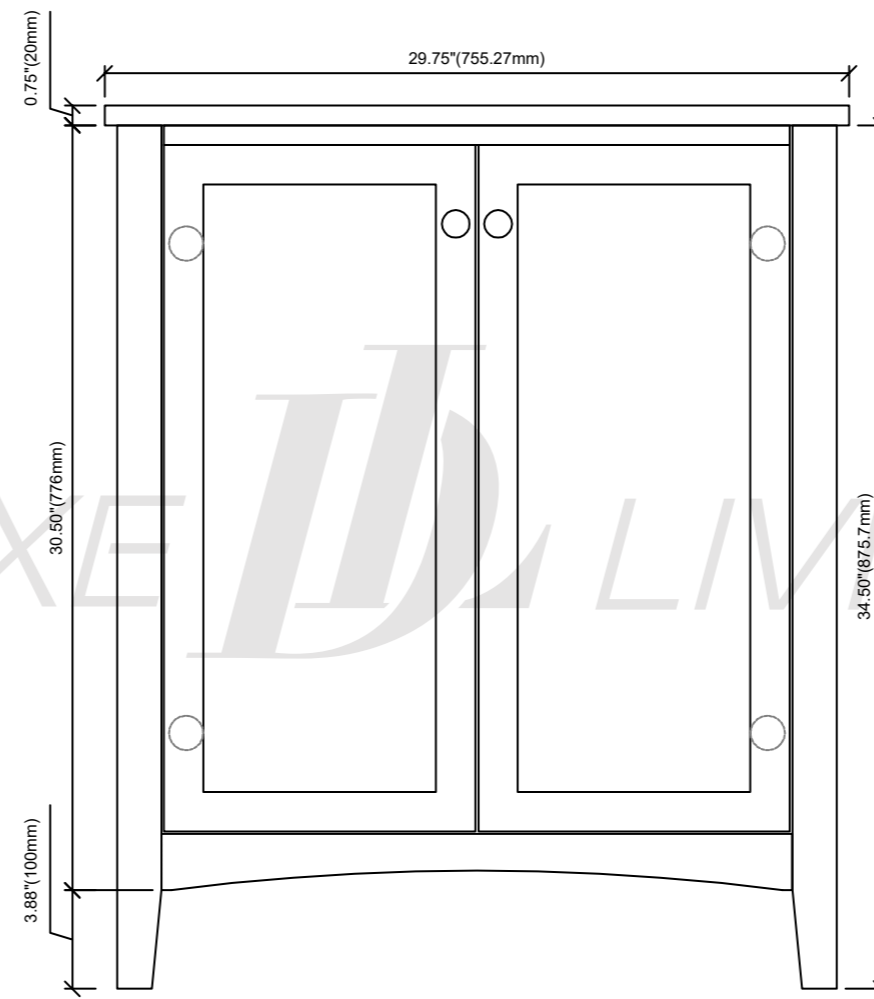

Paterson-30"Vanity combo drawing

TOP VIEW

FRONT VIEW

SIDE VIEW