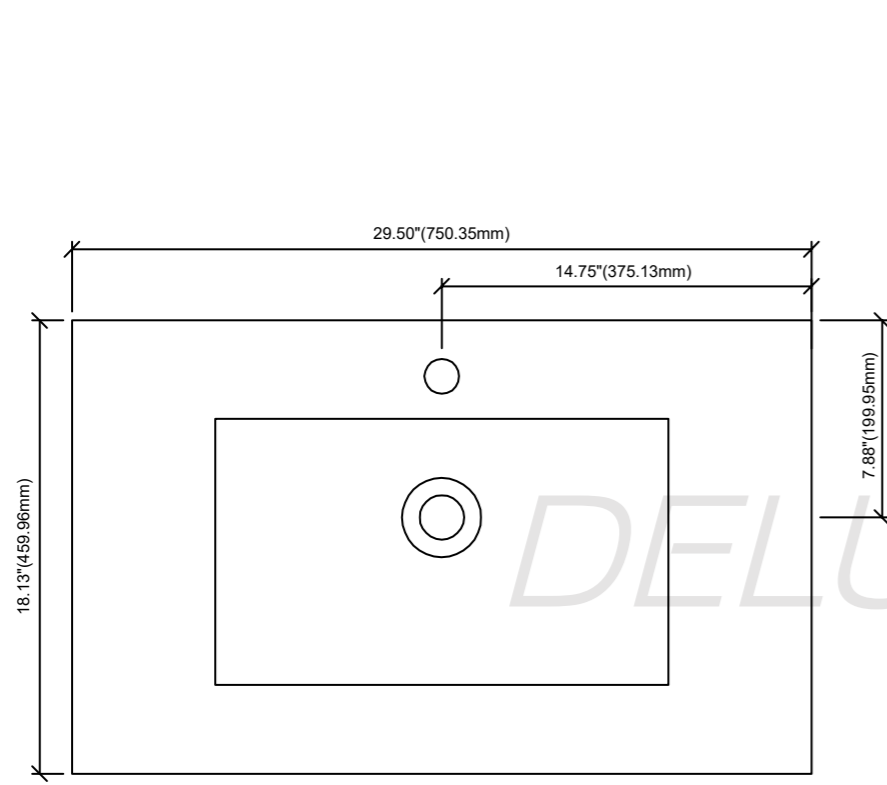

Paterson-30"Vanity combo drawing

TOP VIEW

FRONT VIEW

SIDE VIEW