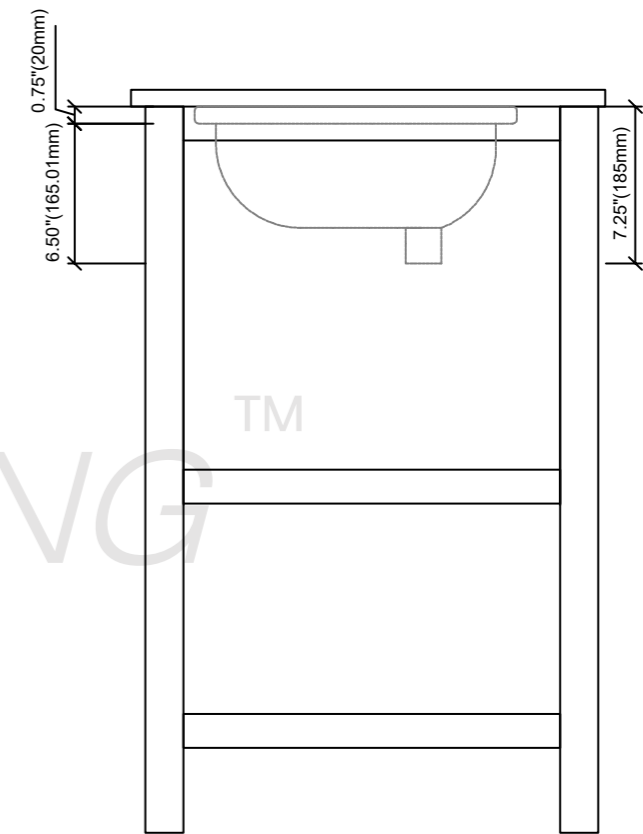

Erie-30"Vanity combo drawing

TOP VIEW

FRONT VIEW

SIDE VIEW