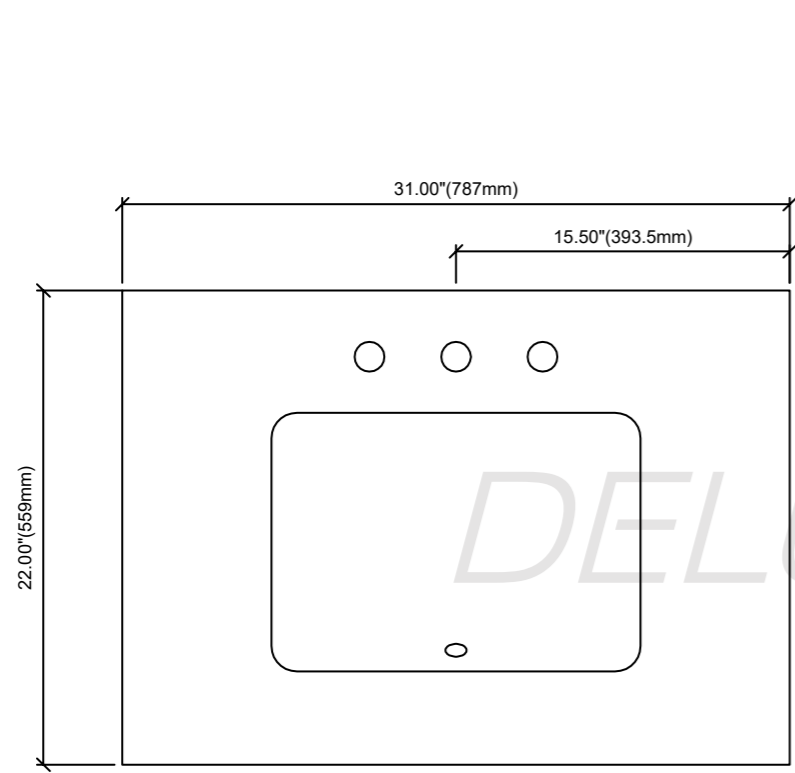

Erie-30"Vanity combo drawing

TOP VIEW

FRONT VIEW

SIDE VIEW