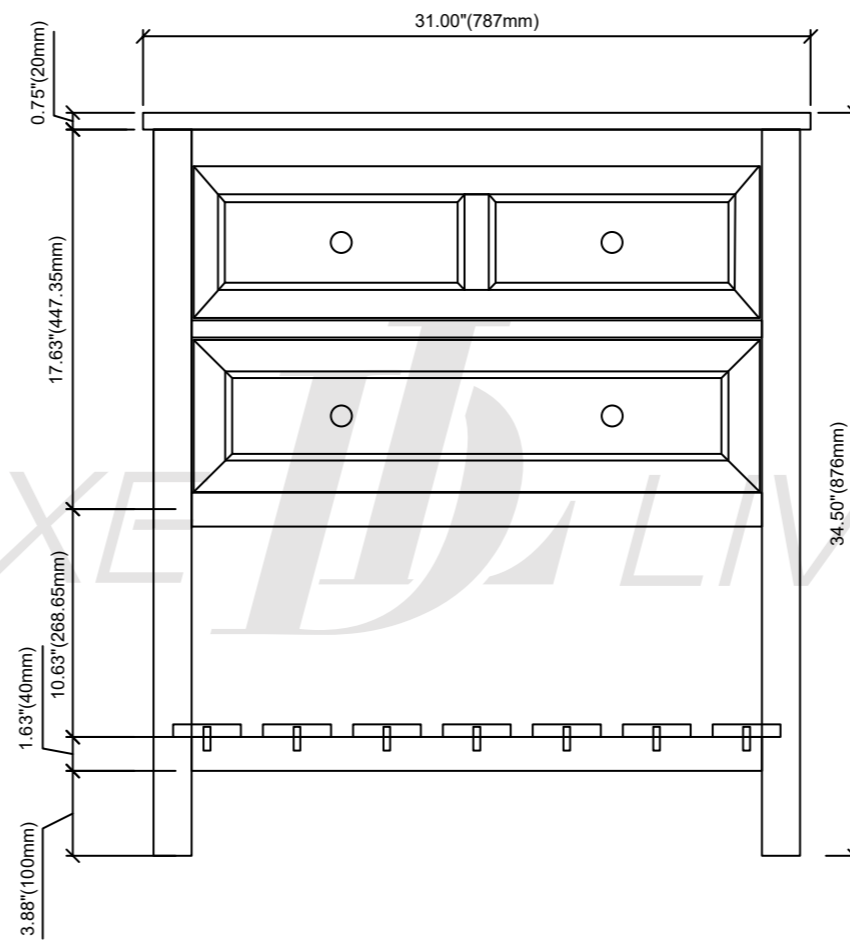

Erie-30"Vanity combo drawing

TOP VIEW

FRONT VIEW

SIDE VIEW