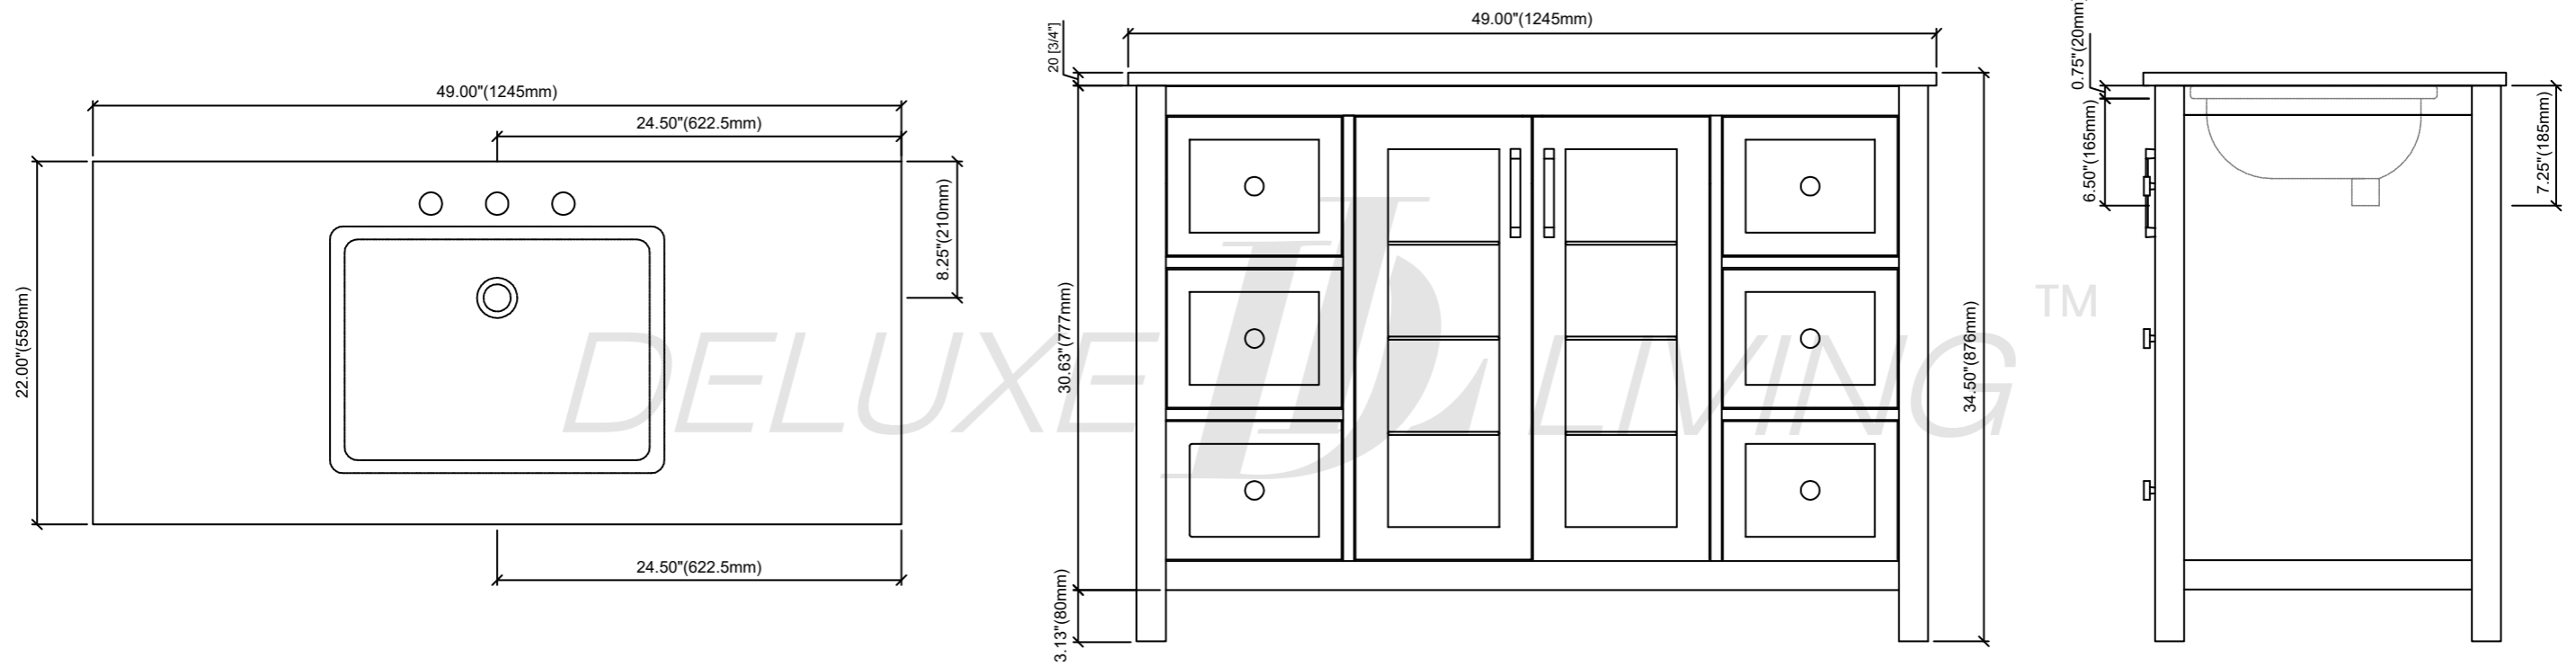

# Elmira-48"Vanity combo drawing

TOP VIEW

FRONT VIEW

SIDE VIEW