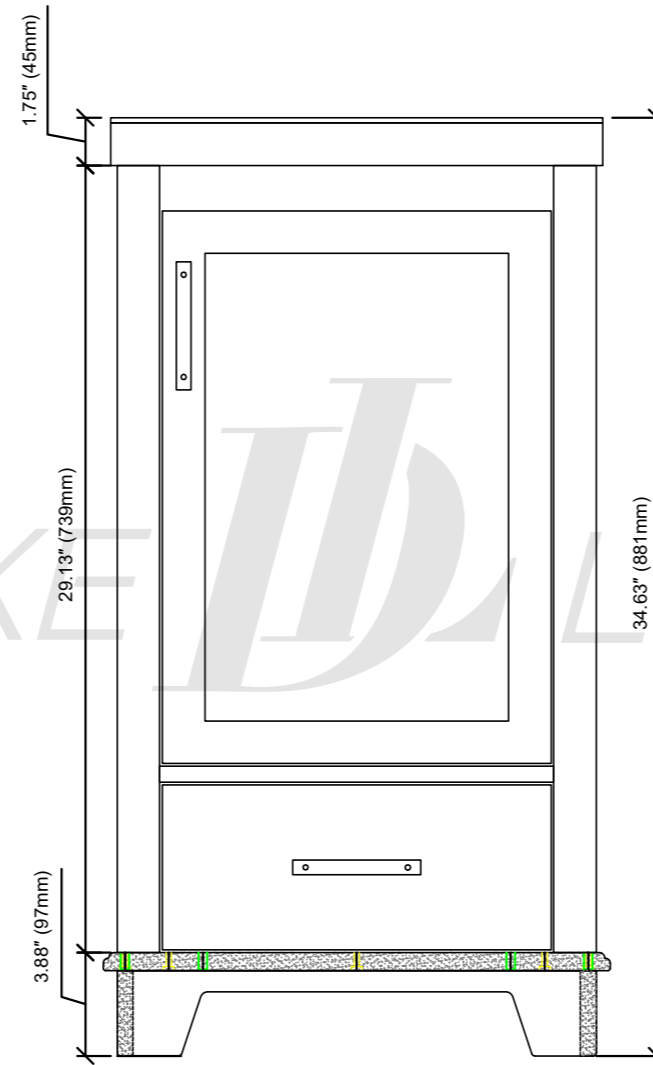

Reno-18"Vanity combo drawing

TOP VIEW

FRONT VIEW

SIDE VIEW