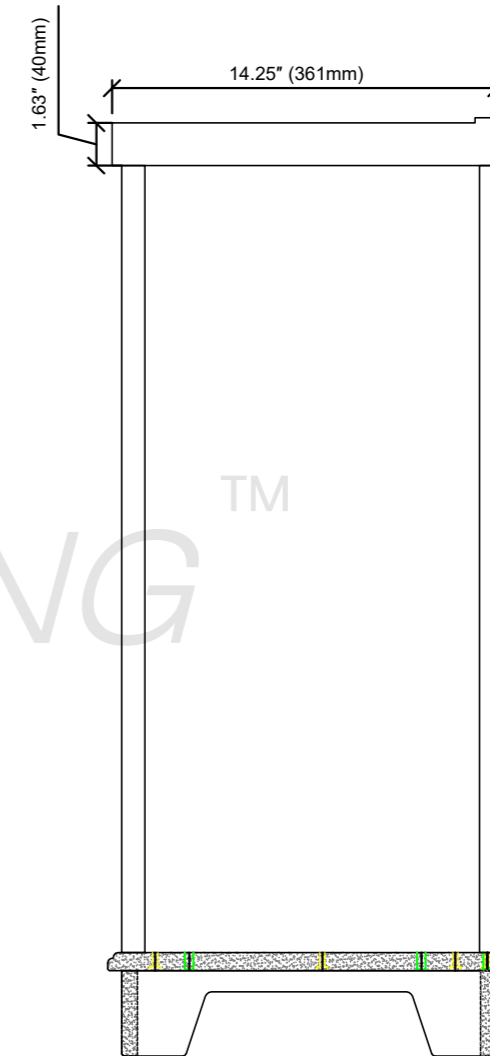

Reno-18"Vanity combo drawing

TOP VIEW

FRONT VIEW

SIDE VIEW