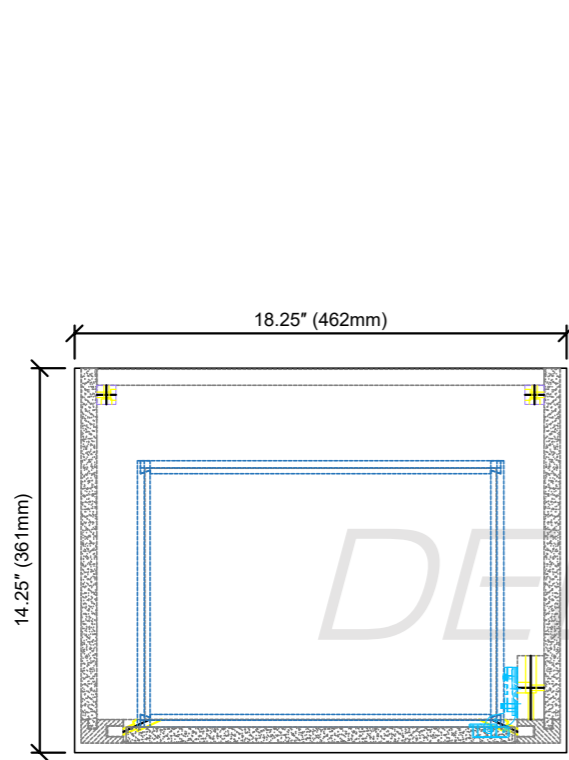

Reno-18"Vanity combo drawing

TOP VIEW

FRONT VIEW

SIDE VIEW