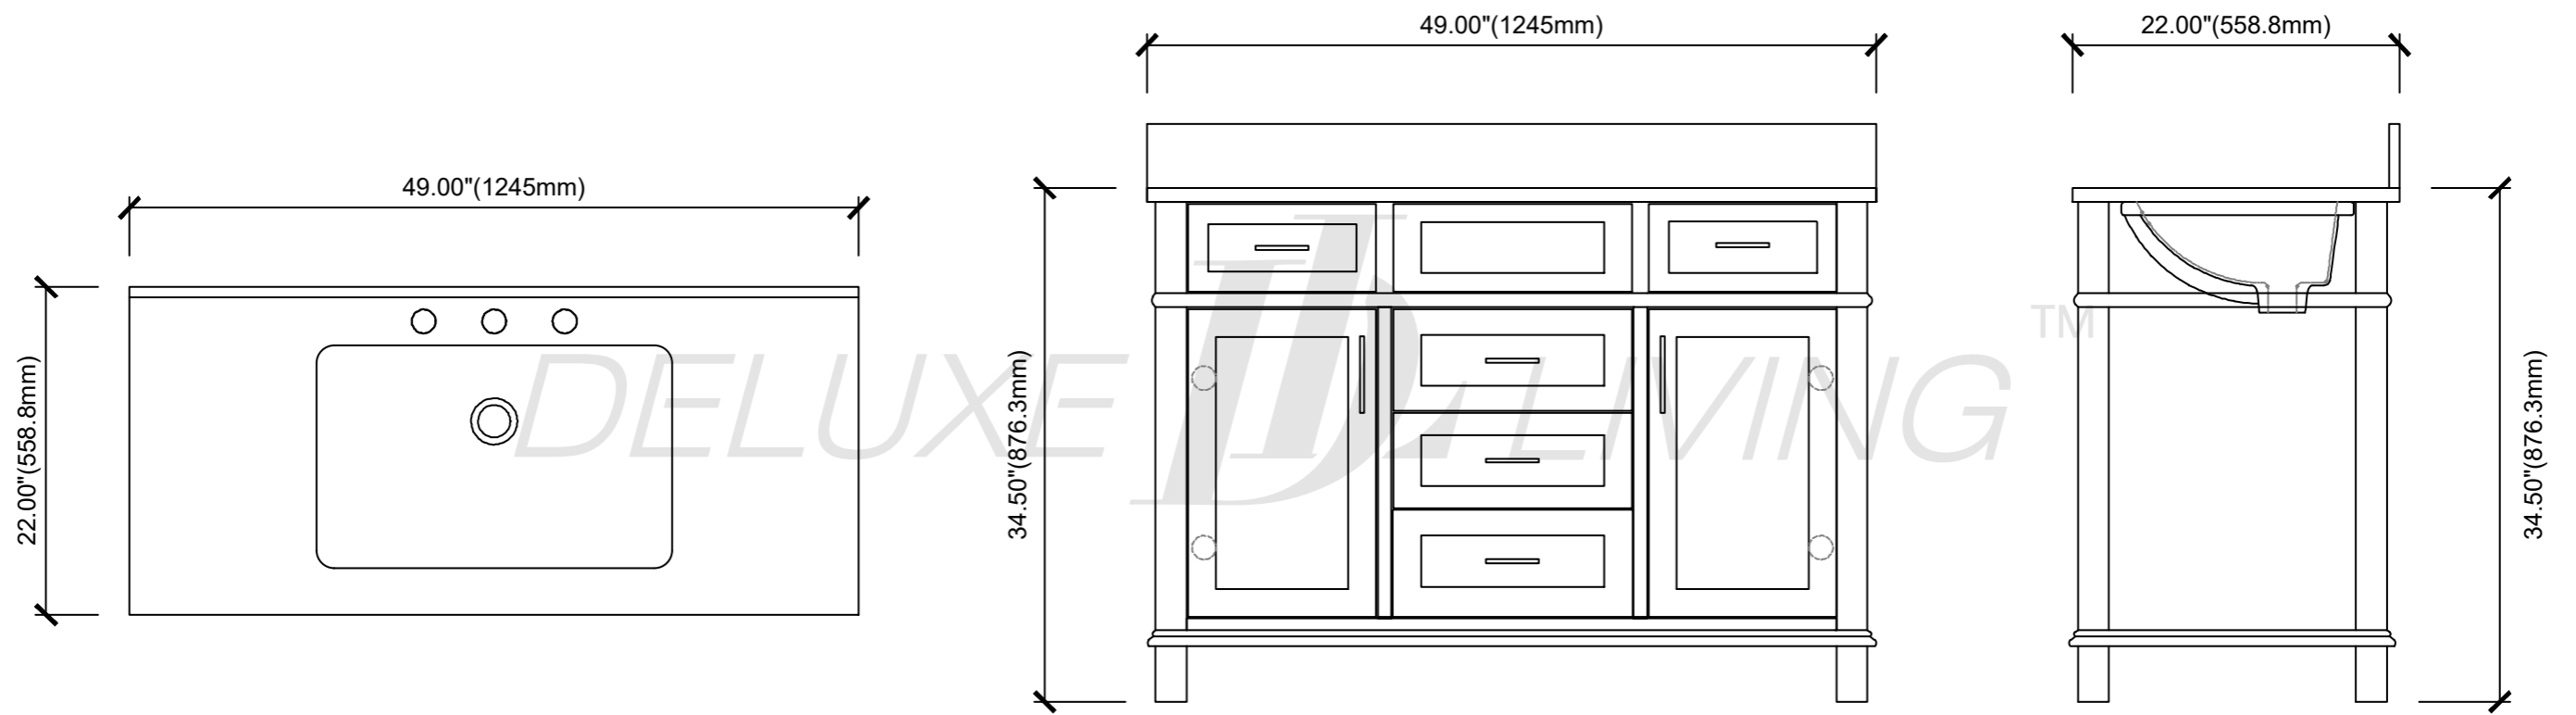

# Neo-48"Vanity combo drawing

TOP VIEW

FRONT VIEW

SIDE VIEW