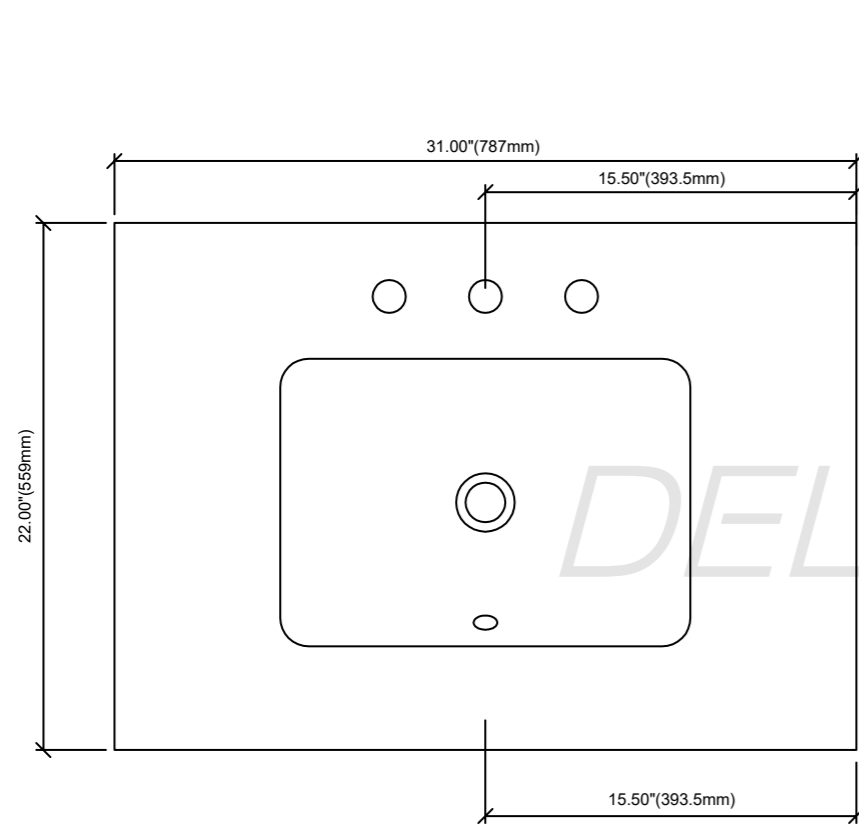

Hickory-30"Vanity combo drawing

TOP VIEW

FRONT VIEW

SIDE VIEW