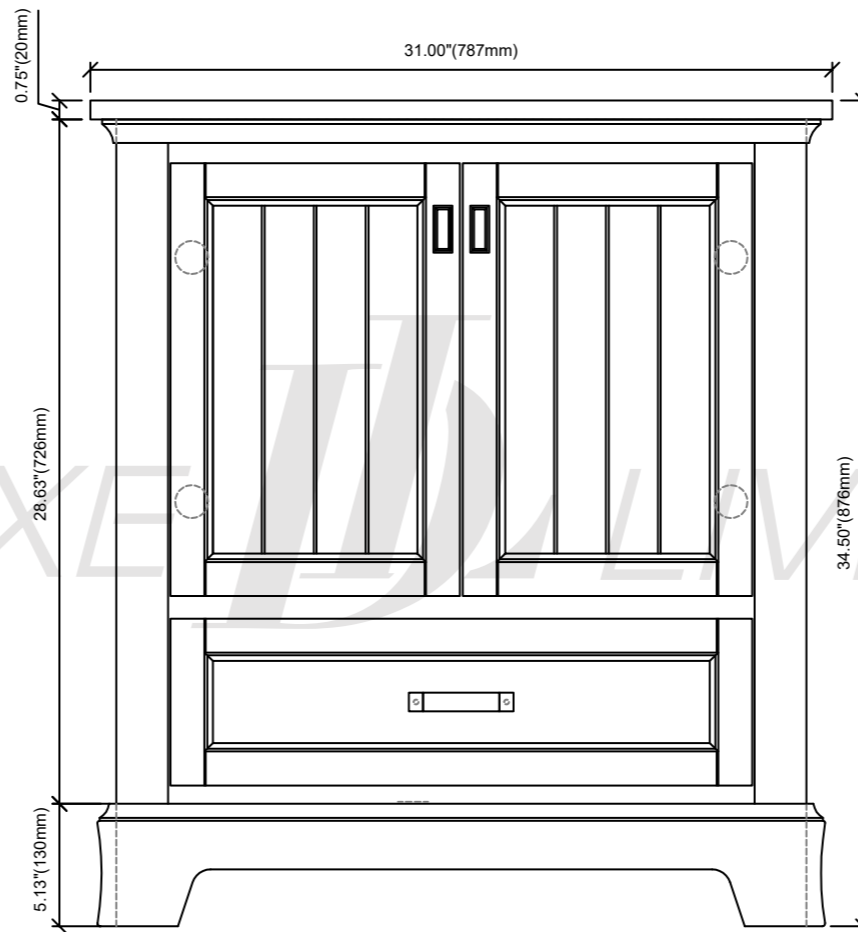

Hickory-30"Vanity combo drawing

TOP VIEW

FRONT VIEW

SIDE VIEW