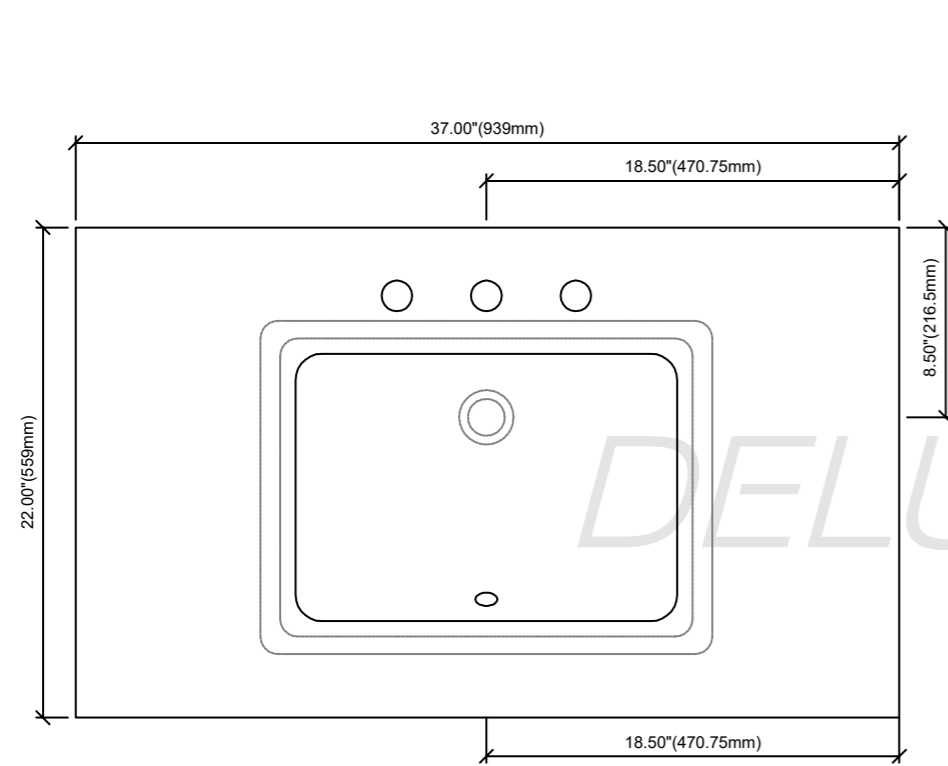

# Oswego-36"Vanity combo drawing

TOP VIEW

FRONT VIEW

SIDE VIEW