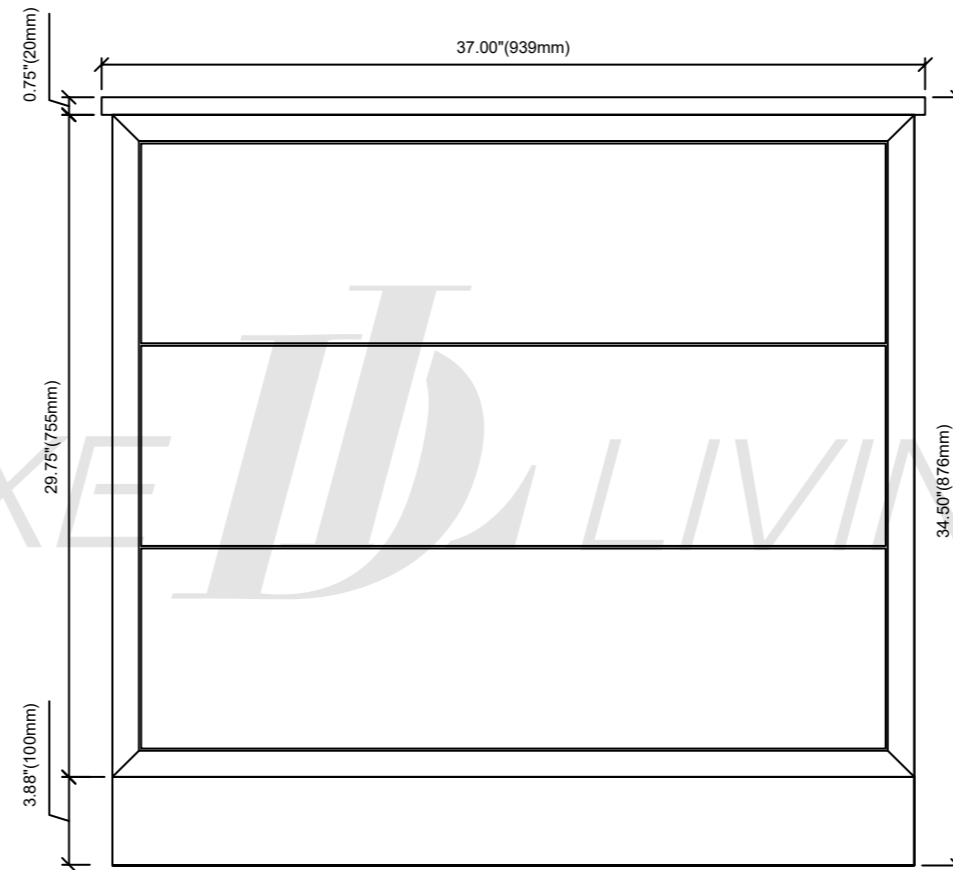

# Oswego-36"Vanity combo drawing

TOP VIEW

FRONT VIEW

SIDE VIEW