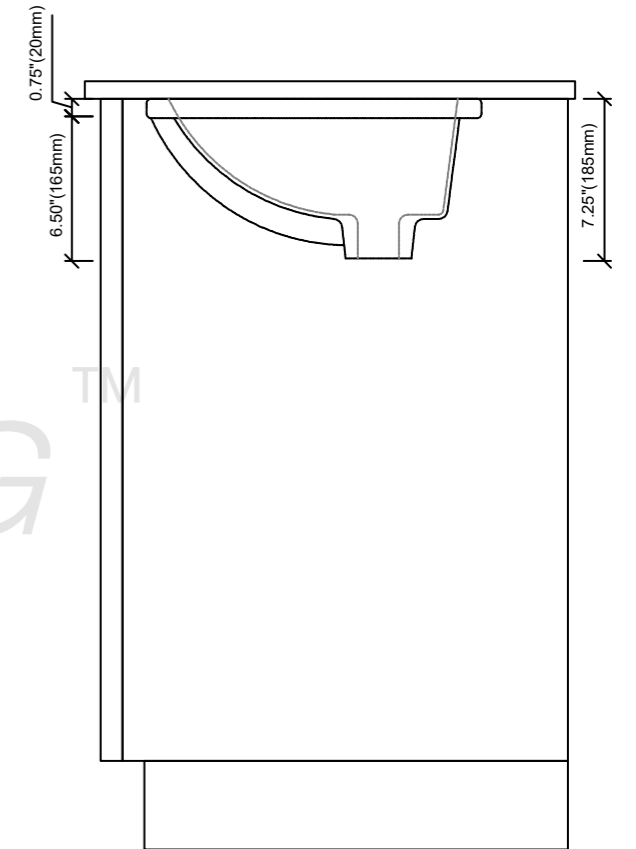

# Oswego-36"Vanity combo drawing

TOP VIEW

FRONT VIEW

SIDE VIEW