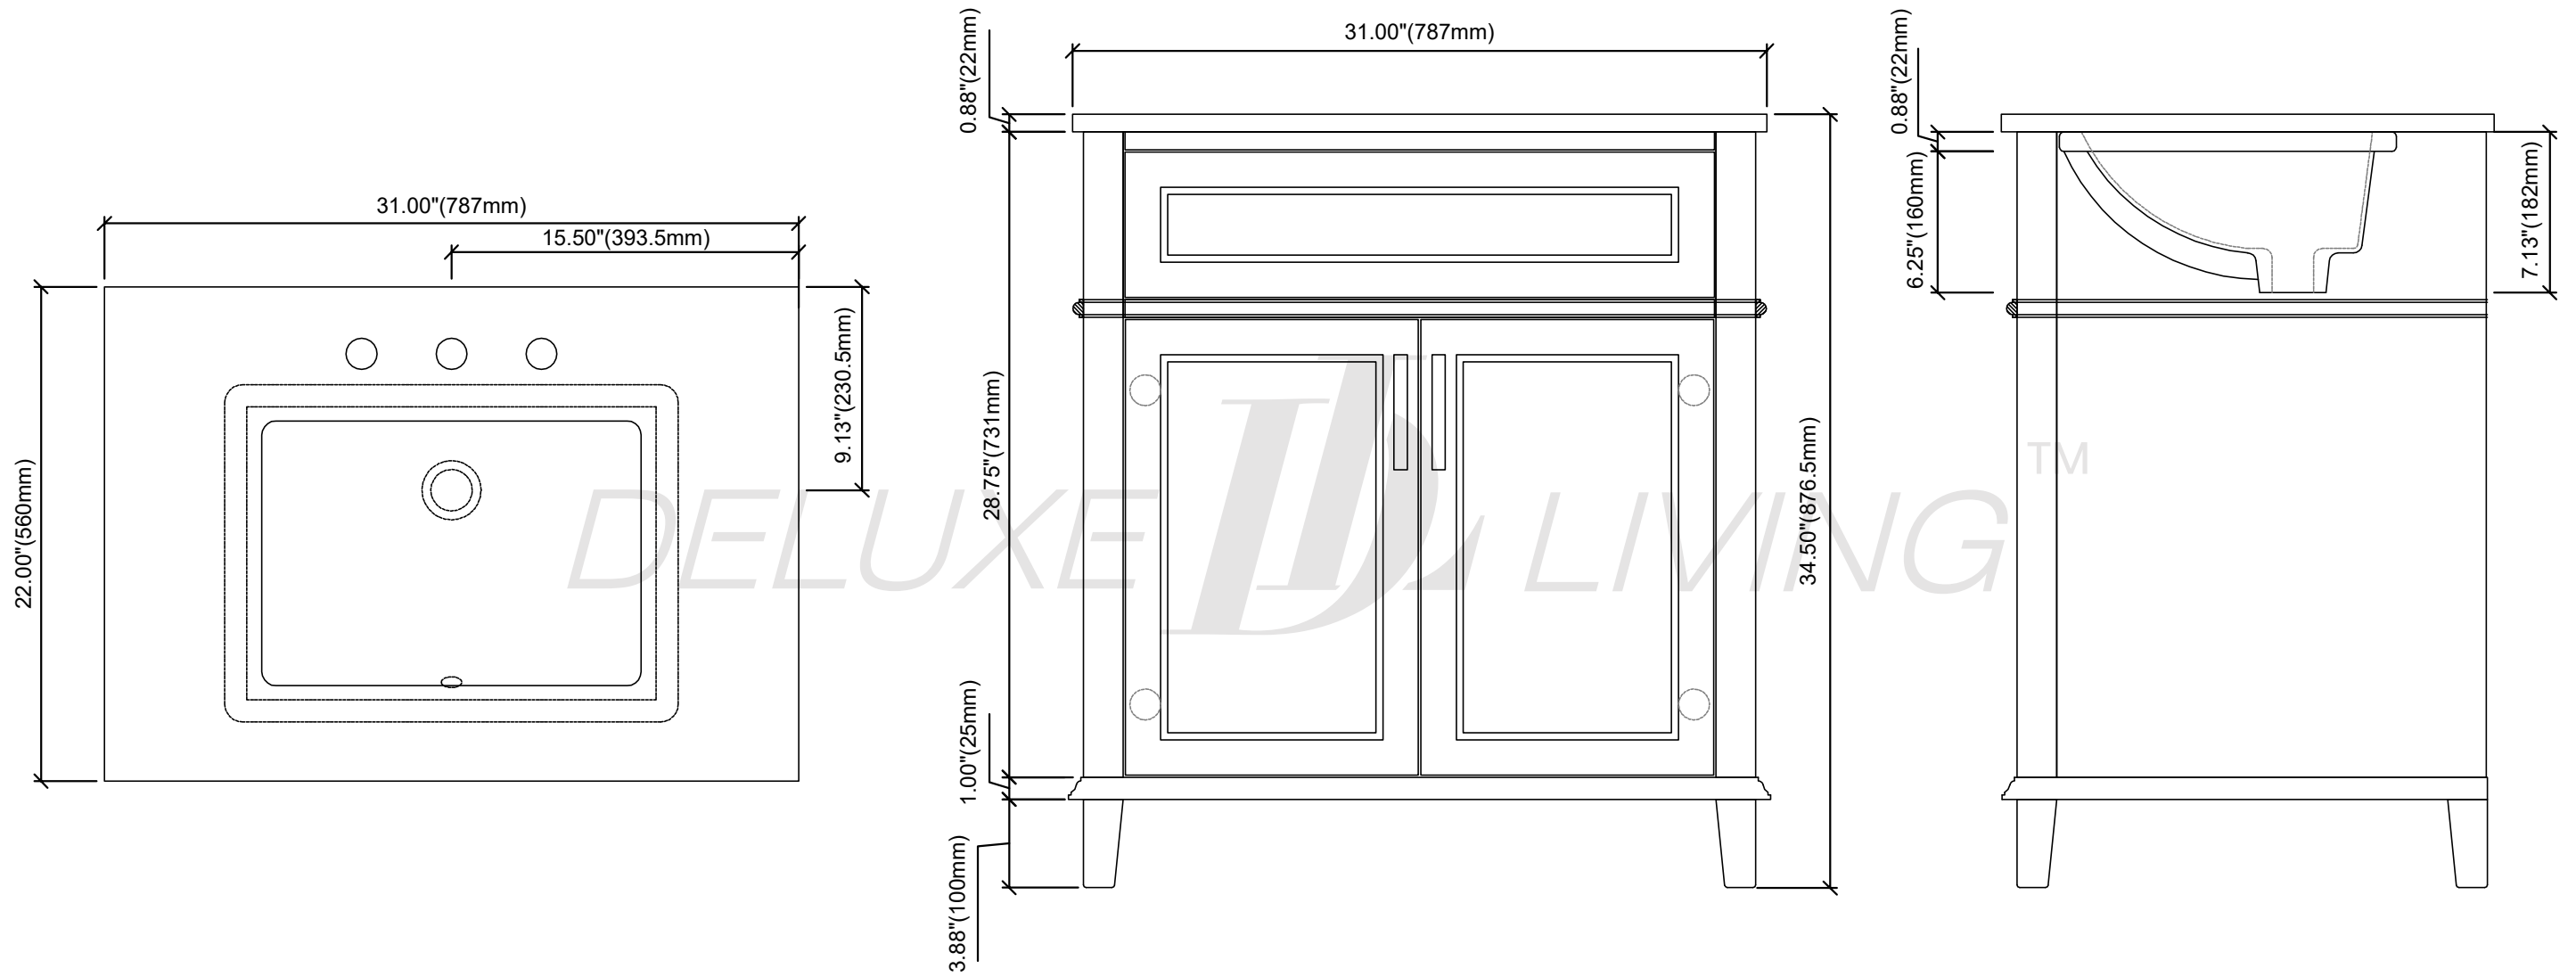

Neo-30"Vanity combo drawing

TOP VIEW

FRONT VIEW

SIDE VIEW