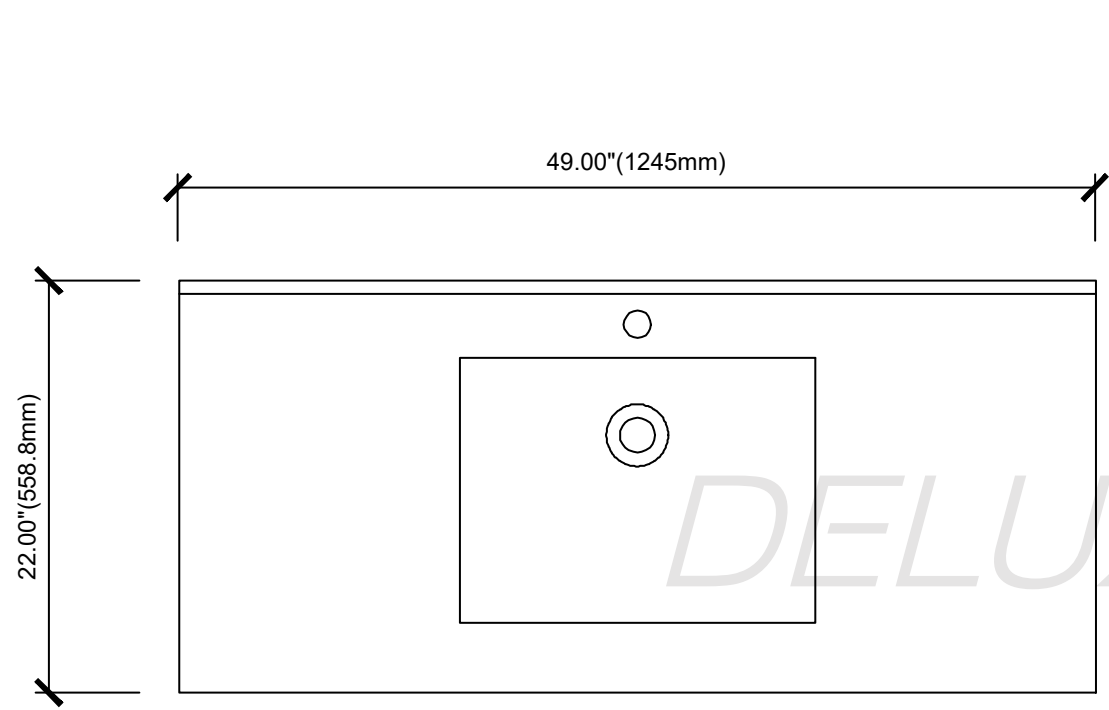

Alva-48"Vanity combo drawing

TOP VIEW

FRONT VIEW

SIDE VIEW