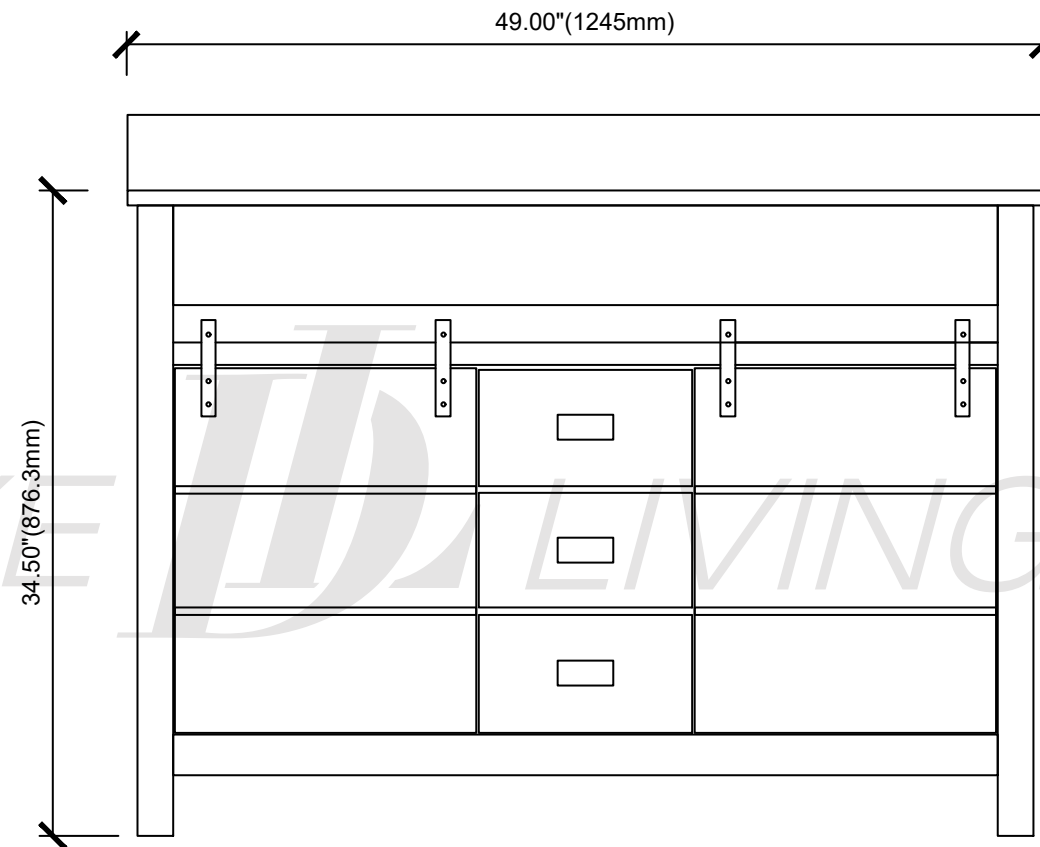

Alva-48"Vanity combo drawing

TOP VIEW

FRONT VIEW

SIDE VIEW