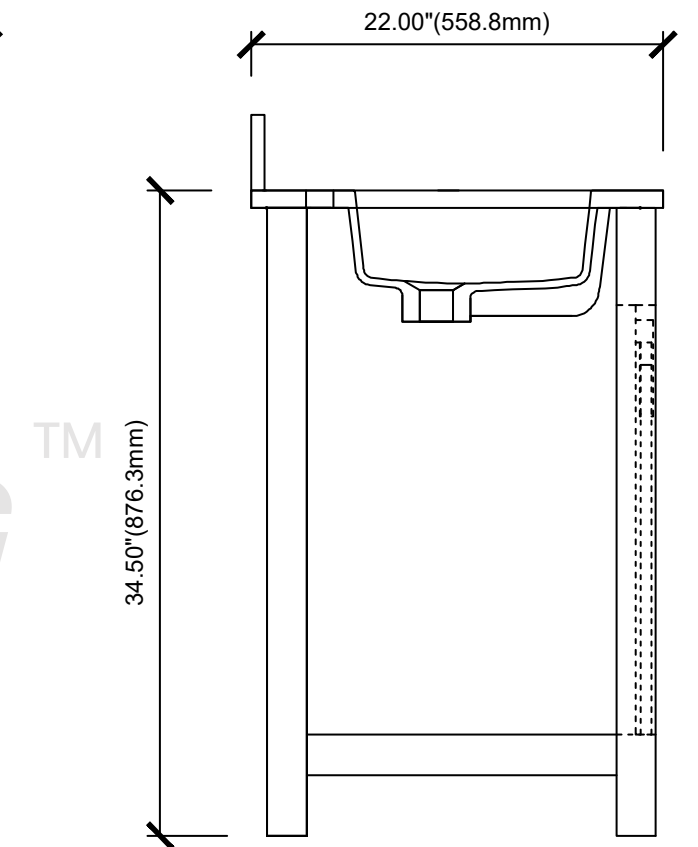

Alva-48"Vanity combo drawing

TOP VIEW

FRONT VIEW

SIDE VIEW